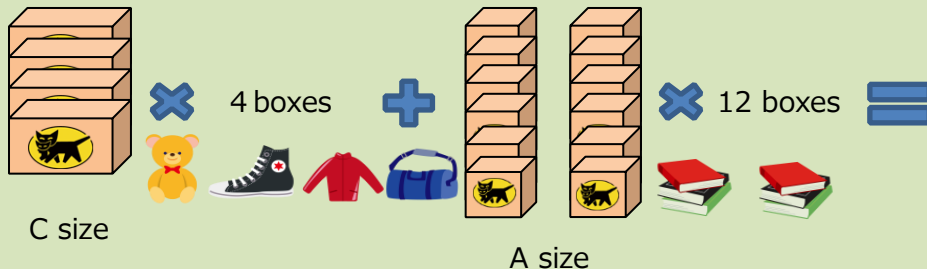

Price Plan (Same Price In From Each Area)

	Minimum course C size x 10 or A size x 20	Regular course C size x 15 or A size x 30	large course C size x 20 or A size x 40
LONDON	650	730	810
Area 1	770	850	930
Area 2	1060	1140	1220
Area 3	1130	1210	1390

Choose From Two Sizes of Yamato Boxes

C Size(33 X 46 X 66 cm)

A Size(33 X 33 X 46 cm)

2 Boxes Of A-Size Equates To 1 Box Of C-Size

Terms; Price Valid From 1/Jan/2017 Until 30/Jun/2017

ALL PRICES IN GBP

Self-Packing And Cost Effective Removals Package To Send Your Belongings And Essentials To Japan !

Choose The Right Boxes For Your Needs From Two Available Sizes, And We Will Deliver Them To Your Door Step.

For All Enquiries and To Arrange a Collection Call 0208-8427-3538

Feel Reassured Your Boxes Will Be Delivered Safely By Yamato

The Choice is yours!

Suit Your Packing Needs by Opting For a Combination of Boxes For Example, If You Have A Lot Of Books

**TOTAL 16 BOXES
MINIMUM COURSE**

Area Map: Select From the Below Code for The Correct. (Please Call Our Office for Further Information)