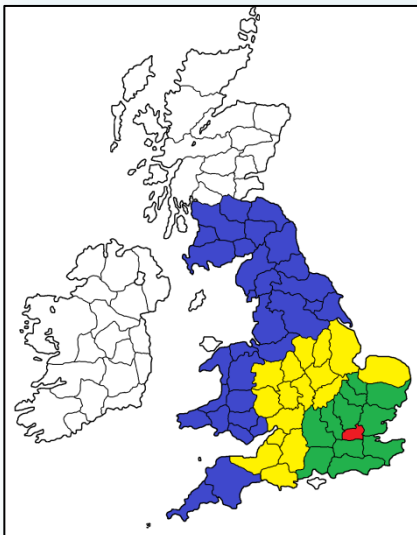

Choose The Right Boxes For Your Needs From Two Available Sizes, And We Will Deliver Them To Your Door Step.

For All Enquiries and To Arrange a Collection Call 0208-8427-3538

Feel Reassured Your Boxes Will Be Delivered Safely By Yamato

The Choice is yours!

Suit Your Packing Needs by Opting For a Combination of Boxes For Example, If You Have A Lot Of Books

**TOTAL 16 BOXES
MINIMUM COURSE**

Area Map: Select From the Below Code for The Correct. (Please Call Our Office for Further Information)

Area 2

Birmingham, Derbyshire, Dorset, Gloucestershire, Herefordshire, Leicestershire, Lincolnshire, Norfolkshire, Northamptonshire, Nottinghamshire, Shropshire, Somerset, Staffordshire, Warwickshire, Wiltshire, Worcestershire,

Area 3

Wales(all districts), Scotland(districts including below Glasgow, Falkirk), Cheshire, Cornwall, Cumbria, Devon, Durham, Lancashire, Northumberland, Yorkshire,

*Please Enquire for Collections Not Shown or Area Map Above.